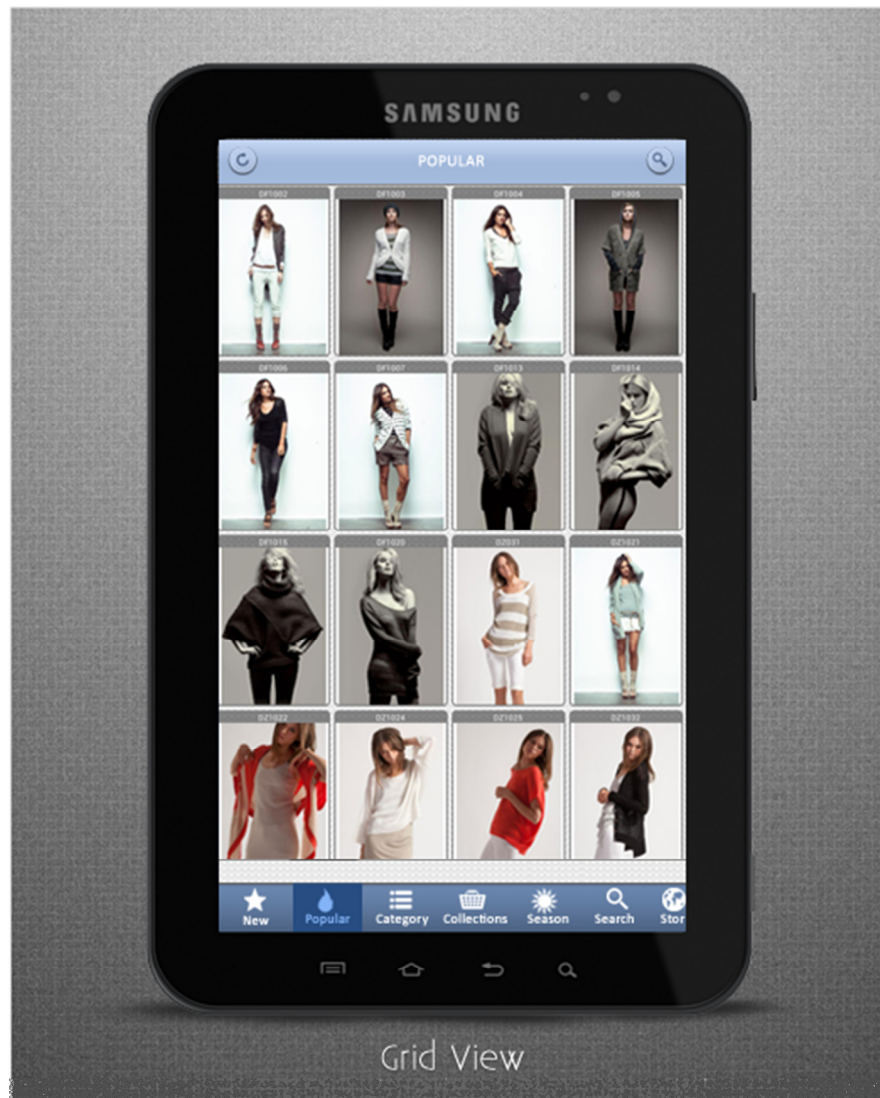

This app has following Screens-

- ❖ Splash Screen
- ❖ Grid View(New Screen)
- ❖ Grid View(Popular Screen)
- ❖ Category List Screen
- ❖ Collections List Screen
- ❖ Detail Screen
- ❖ Zoom Screen
- ❖ Search View in Master Grid
- ❖ Search View Screen
- ❖ Sharing Application Screen (Twitter and Facebook)
- ❖ Season Screen
- ❖ Store Locator Screen

Let's take a look into each tabs and their description-

SPLASH SCREEN

This is a **Welcome Screen of Consumer App**. It shows up when you open this application for the first time.

GRID VIEW

These are list of styles in Grid View. You can tap on the respective style# to view a particular Styles Description.

Note-All the new styles are displayed in 'NEW' tab.

POPULAR SCREEN

Master Grid View provides an option to refresh all the styles and search particular Style#.

Note-All the popular styles are displayed in 'POPULAR' tab.

CATEGORY LIST

This is a **'Category List'** which depicts list of styles into Category Wise.

Tap on each Category to view styles associated with respective category.

COLLECTION LIST

Collection Screen displays the list of styles grouped into one common clothing. For e.g.-These styles are grouped as i.e., **'WOMEN'S'**. We can add more collections like 'MENS, KIDS, and ACCESSORIES etc.