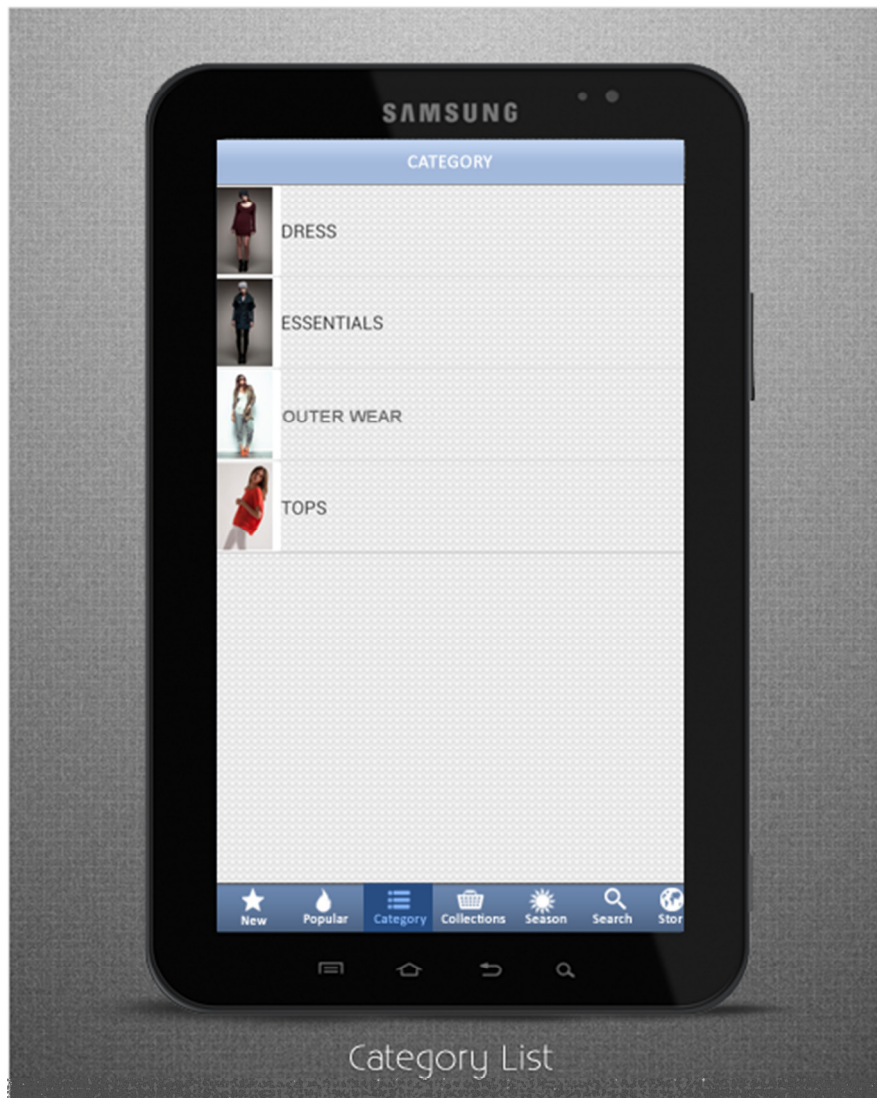

Let's take a look into each tabs and their description-

SPLASH SCREEN

This is a **Welcome Screen of Consumer App**. It shows up when you open this application for the first time.

GRID VIEW

These are list of styles in Grid View. You can tap on the respective style# to view a particular Styles Description.

Note-All the new styles are displayed in 'NEW' tab.

POPULAR SCREEN

Master Grid View provides an option to refresh all the styles and search particular Style#.

Note-All the popular styles are displayed in 'POPULAR' tab.

CATEGORY LIST

This is a **'Category List'** which depicts list of styles into Category Wise.

Tap on each Category to view styles associated with respective category.

COLLECTION LIST

Collection Screen displays the list of styles grouped into one common clothing. For e.g.-These styles are grouped as i.e., **'WOMEN'S'**. We can add more collections like 'MENS, KIDS, and ACCESSORIES etc.