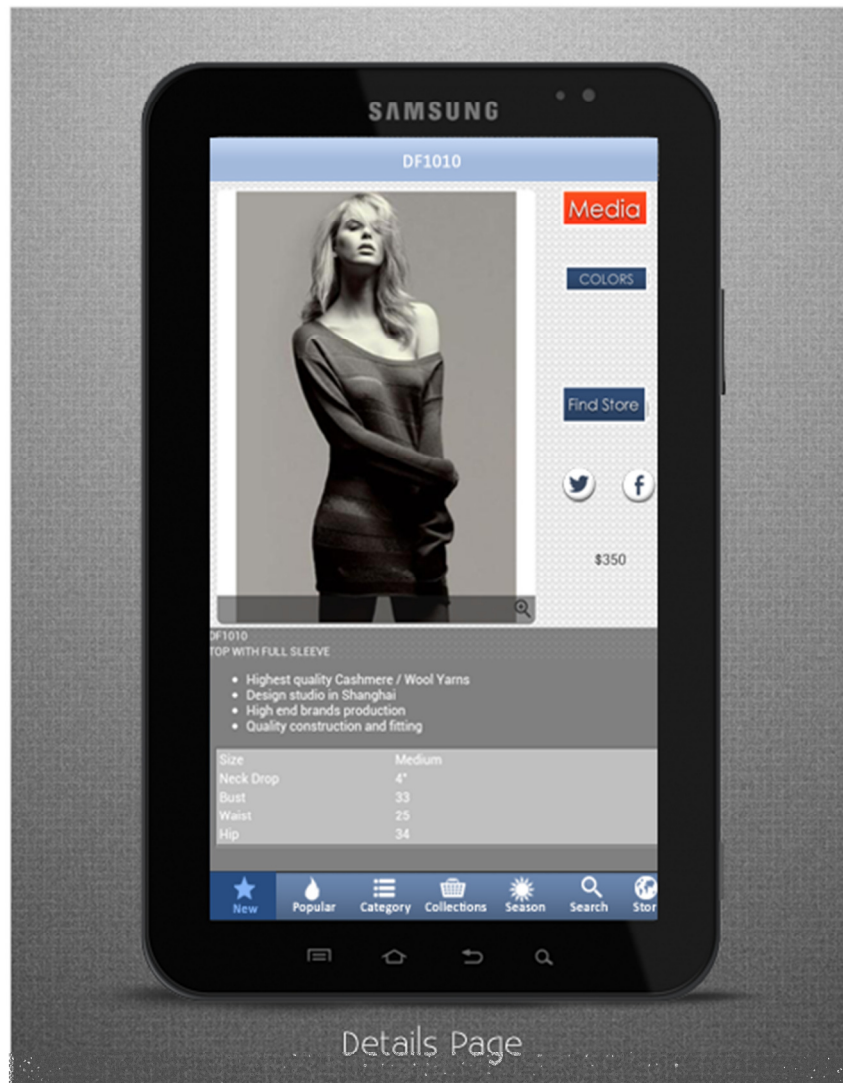

CATEGORY LIST

This is a **'Category List'** which depicts list of styles into Category Wise.

Tap on each Category to view styles associated with respective category.

COLLECTION LIST

Collection Screen displays the list of styles grouped into one common clothing. For e.g.-These styles are grouped as i.e., **'WOMEN'S'**. We can add more collections like 'MENS, KIDS, and ACCESSORIES etc.

Tap on each collection to view styles associated with respective collections.

DETAIL SCREEN

This is a Detail Page which shows you the full description of each style.

- It allows you to view styles in website
- Share styles in Twitter and Facebook
- View image in Zoom View
- Find stores to buy these styles.

Tap on Search icon to search styles.

SEARCH VIEW SCREEN

This is '**SMART SEARCH TAB**' where in you can search a particular by entering few characters of Style#.

Once you enter few characters of style#, it will automatically display all styles that has keyword in any part of the style#.