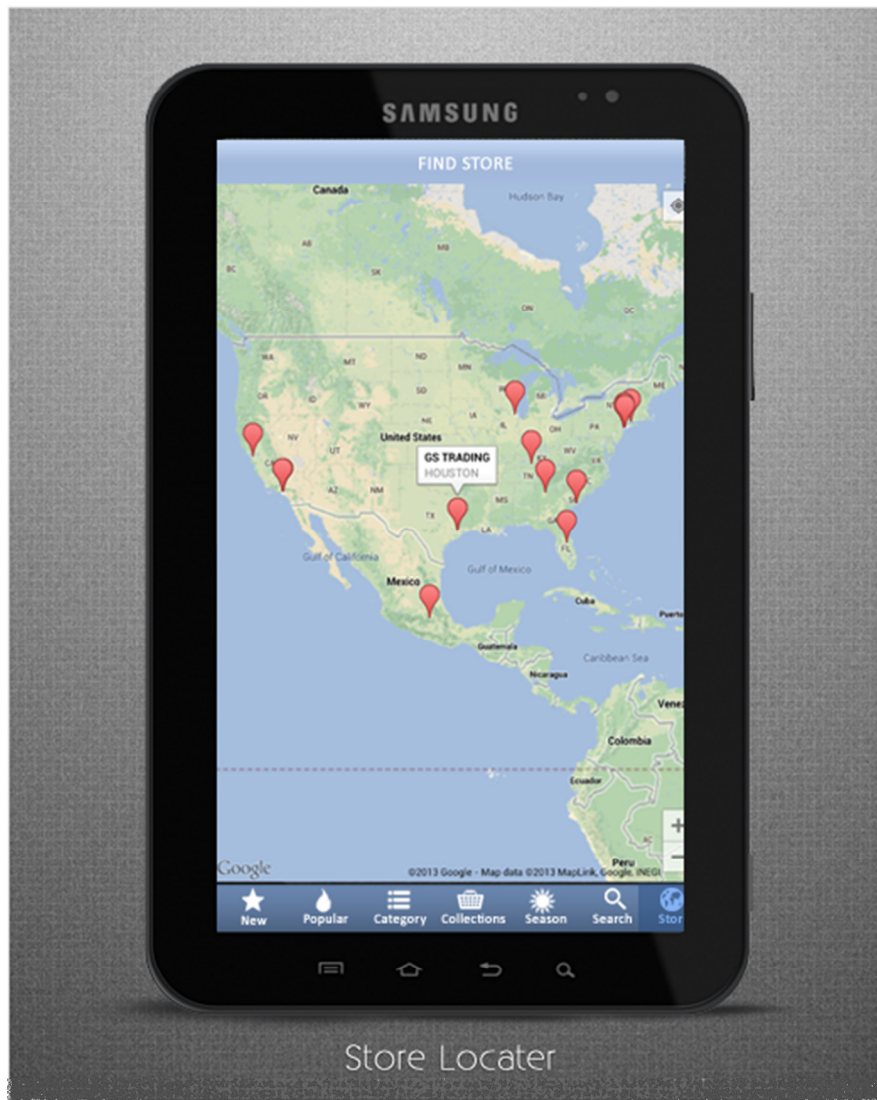

Tap on Search icon to search styles.

SEARCH VIEW SCREEN

This is '**SMART SEARCH TAB**' where in you can search a particular by entering few characters of Style#.

Once you enter few characters of style#, it will automatically display all styles that has keyword in any part of the style#.

Just Like category and collections, you can View styles according to Season.

Tap on any season to view respective styles.

STORE LOCATOR

The Store Locator facility in this app is intended to provide consumers looking for their favorite Styles/Products, the convenience of finding a nearby store.