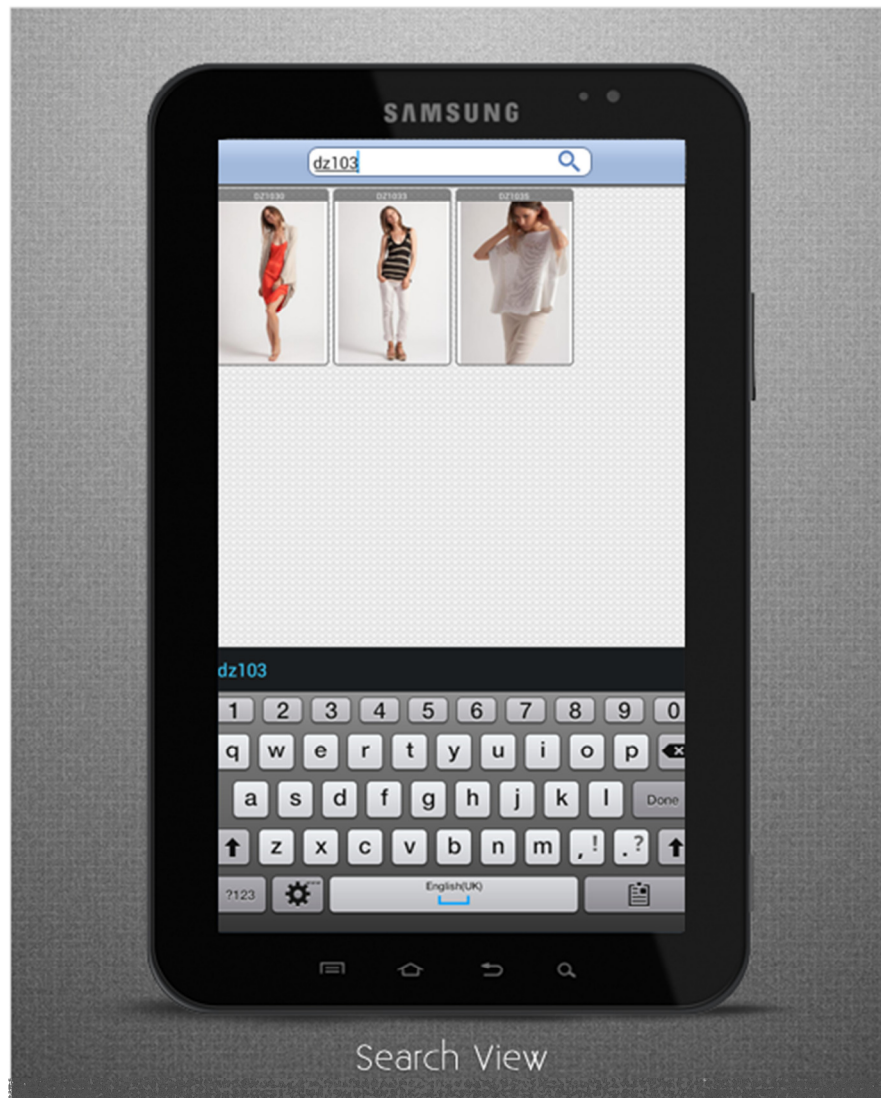

CATEGORY LIST

This is a **'Category List'** which depicts list of styles into Category Wise.

Tap on each Category to view styles associated with respective category.

COLLECTION LIST

Collection Screen displays the list of styles grouped into one common clothing. For e.g.-These styles are grouped as i.e., **'WOMEN'S'**. We can add more collections like 'MENS, KIDS, and ACCESSORIES etc.

Tap on each collection to view styles associated with respective collections.

DETAIL SCREEN

This is a Detail Page which shows you the full description of each style.

- It allows you to view styles in website
- Share styles in Twitter and Facebook
- View image in Zoom View
- Find stores to buy these styles.

ZOOM VIEW

This is Zoom View of a particular.

Tap on the image in details page to view styles in Zoom

SEARCH VIEW IN MASTER GRID

Search View in Master Grid allows you to search for particular style# from Main Grid View.

Tap on Search icon to search styles.

SEARCH VIEW SCREEN

This is '**SMART SEARCH TAB**' where in you can search a particular by entering few characters of Style#.

Once you enter few characters of style#, it will automatically display all styles that has keyword in any part of the style#.