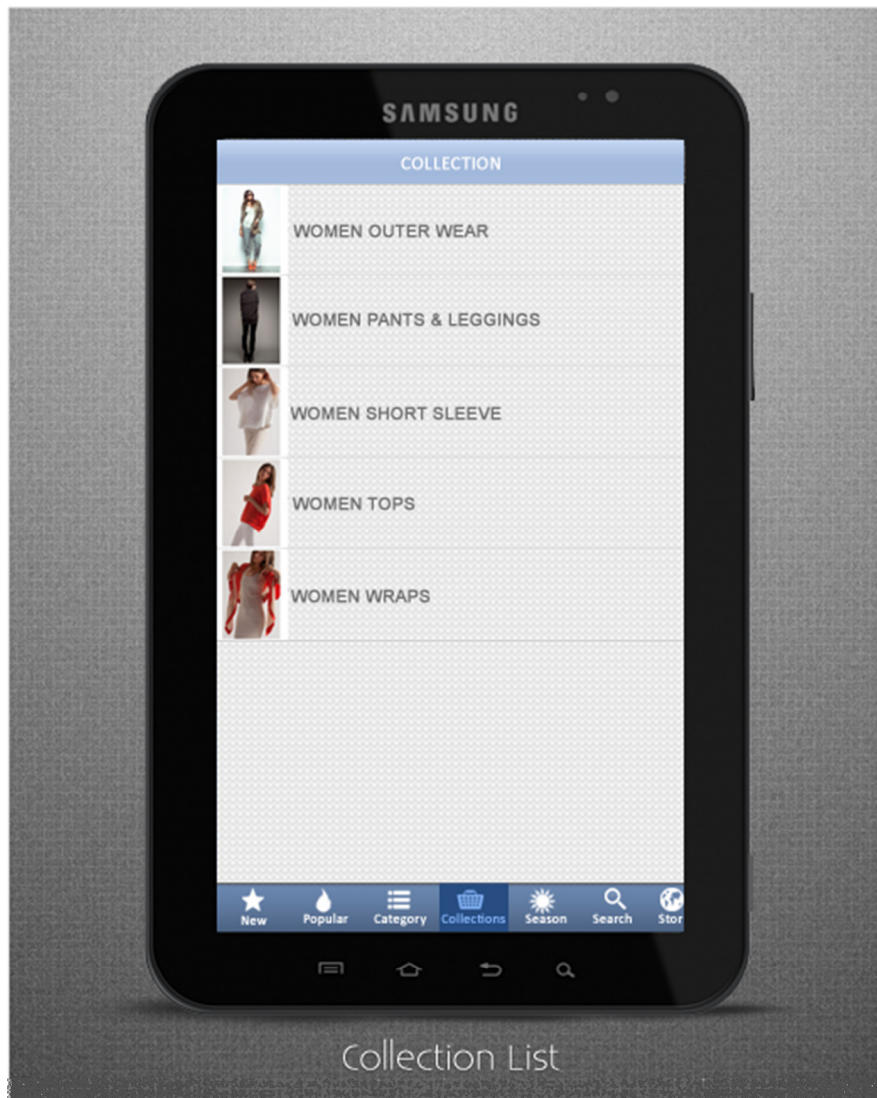

Let's take a look into each tabs and their description-

SPLASH SCREEN

This is a **Welcome Screen of Consumer App**. It shows up when you open this application for the first time.

GRID VIEW

These are list of styles in Grid View. You can tap on the respective style# to view a particular Styles Description.

Note-All the new styles are displayed in 'NEW' tab.

POPULAR SCREEN

Master Grid View provides an option to refresh all the styles and search particular Style#.

Note-All the popular styles are displayed in 'POPULAR' tab.

CATEGORY LIST

This is a **'Category List'** which depicts list of styles into Category Wise.

Tap on each Category to view styles associated with respective category.

COLLECTION LIST

Collection Screen displays the list of styles grouped into one common clothing. For e.g.-These styles are grouped as i.e., **'WOMEN'S'**. We can add more collections like 'MENS, KIDS, and ACCESSORIES etc.

Just Like category and collections, you can View styles according to Season.

Tap on any season to view respective styles.

STORE LOCATOR

The Store Locator facility in this app is intended to provide consumers looking for their favorite Styles/Products, the convenience of finding a nearby store.