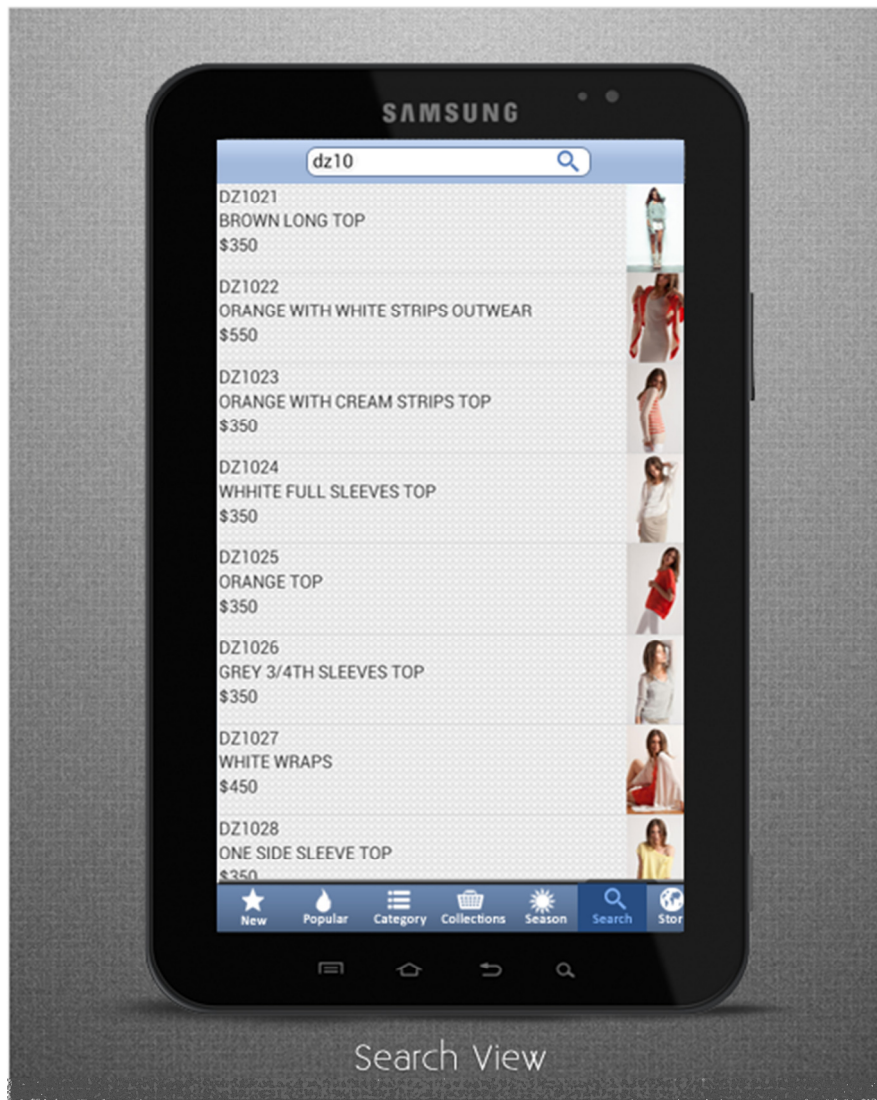

Tap on each collection to view styles associated with respective collections.

DETAIL SCREEN

This is a Detail Page which shows you the full description of each style.

- It allows you to view styles in website
- Share styles in Twitter and Facebook
- View image in Zoom View
- Find stores to buy these styles.

ZOOM VIEW

This is Zoom View of a particular.

Tap on the image in details page to view styles in Zoom

SEARCH VIEW IN MASTER GRID

Search View in Master Grid allows you to search for particular style# from Main Grid View.

Tap on Search icon to search styles.

SEARCH VIEW SCREEN

This is '**SMART SEARCH TAB**' where in you can search a particular by entering few characters of Style#.

Once you enter few characters of style#, it will automatically display all styles that has keyword in any part of the style#.

Just Like category and collections, you can View styles according to Season.

Tap on any season to view respective styles.

STORE LOCATOR

The Store Locator facility in this app is intended to provide consumers looking for their favorite Styles/Products, the convenience of finding a nearby store.